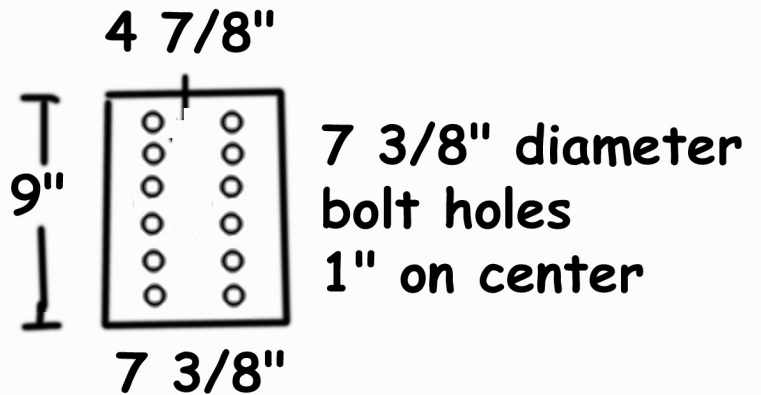

Adjustable Cello Bench

2 pieces

4 5/16" bolts, butterfly nuts
3/4 white pine stock
Adjusts from 11" to 18" in height