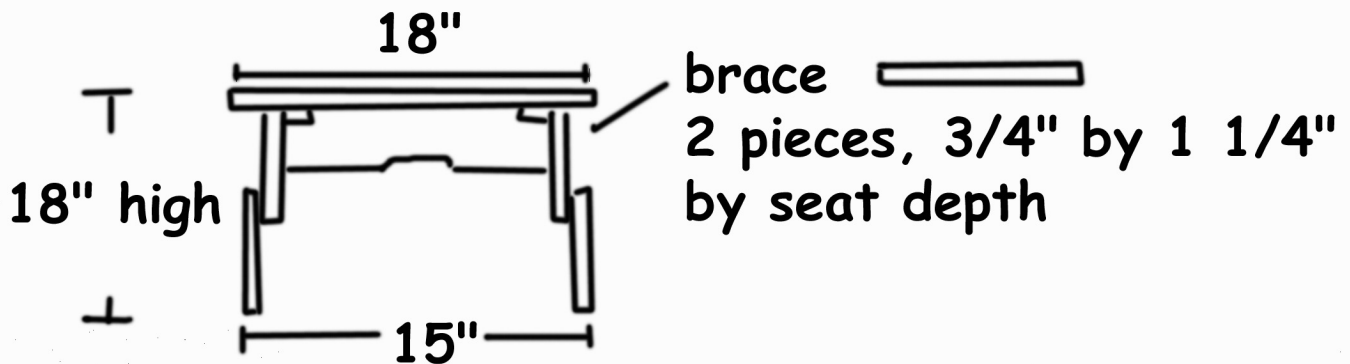

Adjustable Cello Bench

2 pieces

4 5/16" bolts, butterfly nuts
3/4 white pine stock
Adjusts from 11" to 18" in height