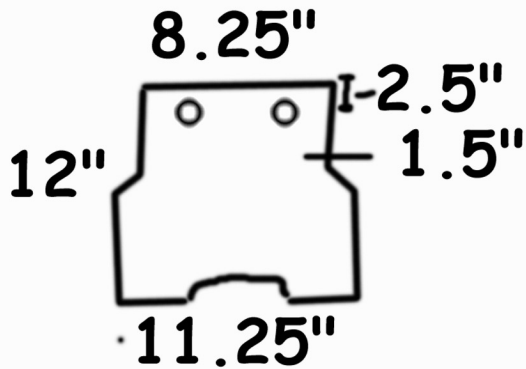

Adjustable Cello Bench

2 pieces

4 5/16" bolts, butterfly nuts
3/4 white pine stock
Adjusts from 11" to 18" in height